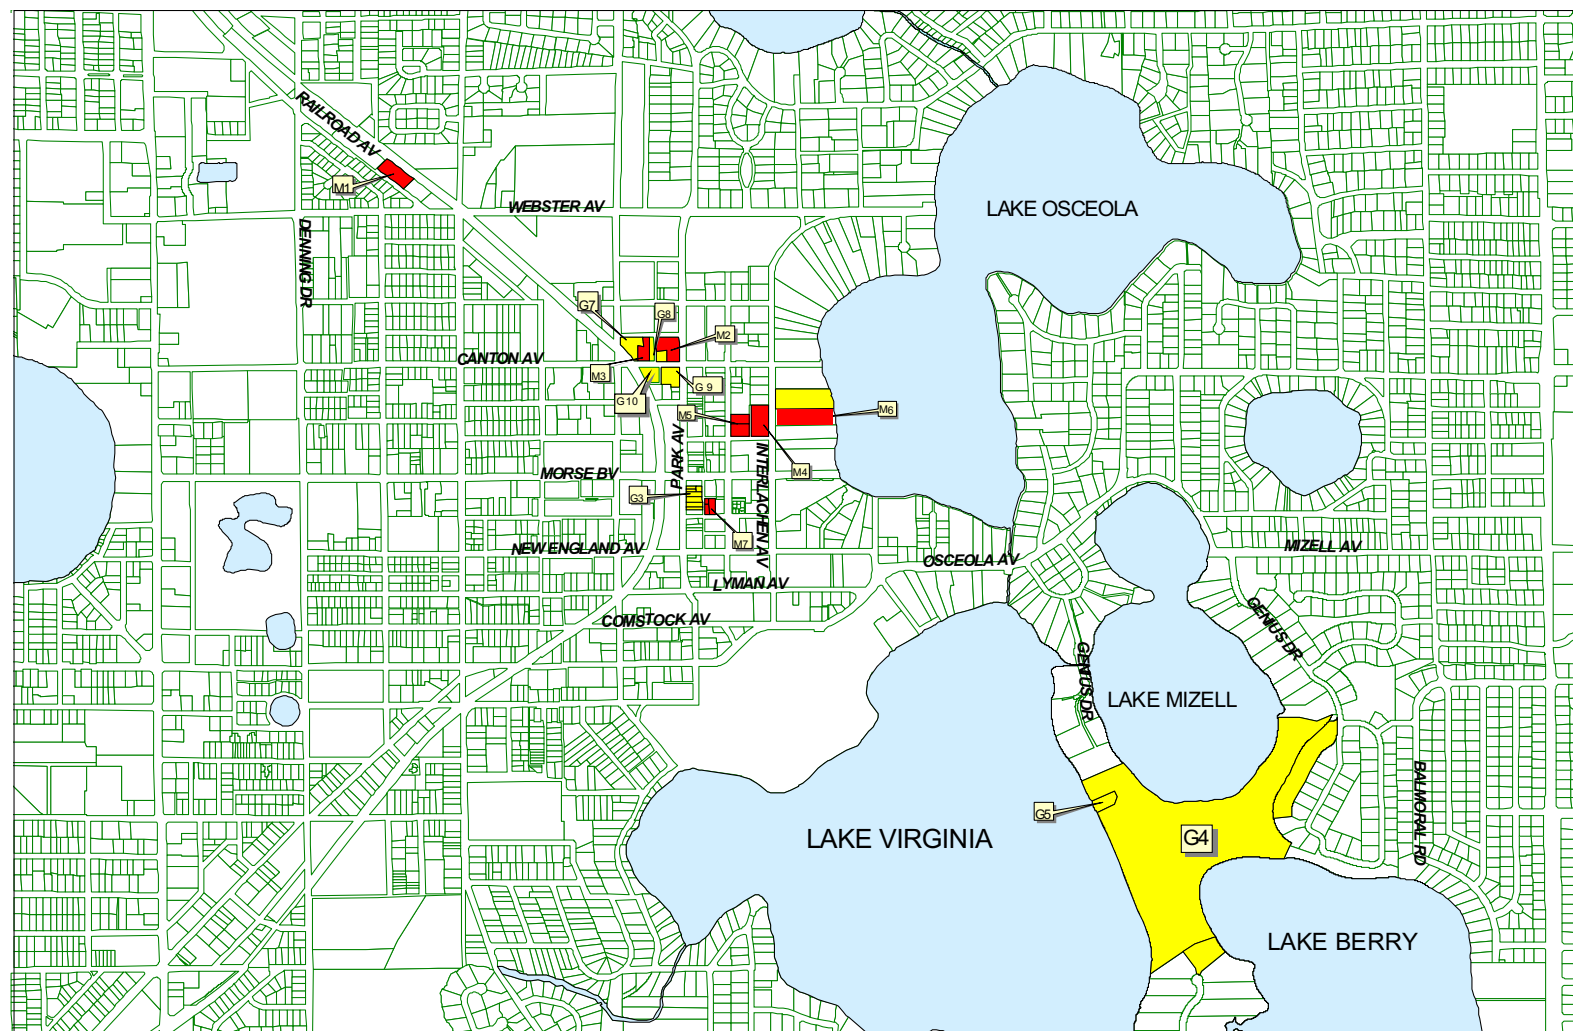

EMGF & CHMF PROPERTIES

	Hydro
	CHMF
	EMGF
	Parcels

Orange County
Property Appraiser

Map reflects Foundation property located within Winter Park; refer to property indexes for additional property listings.

Use for illustrative purposes only. NOT A SURVEY.